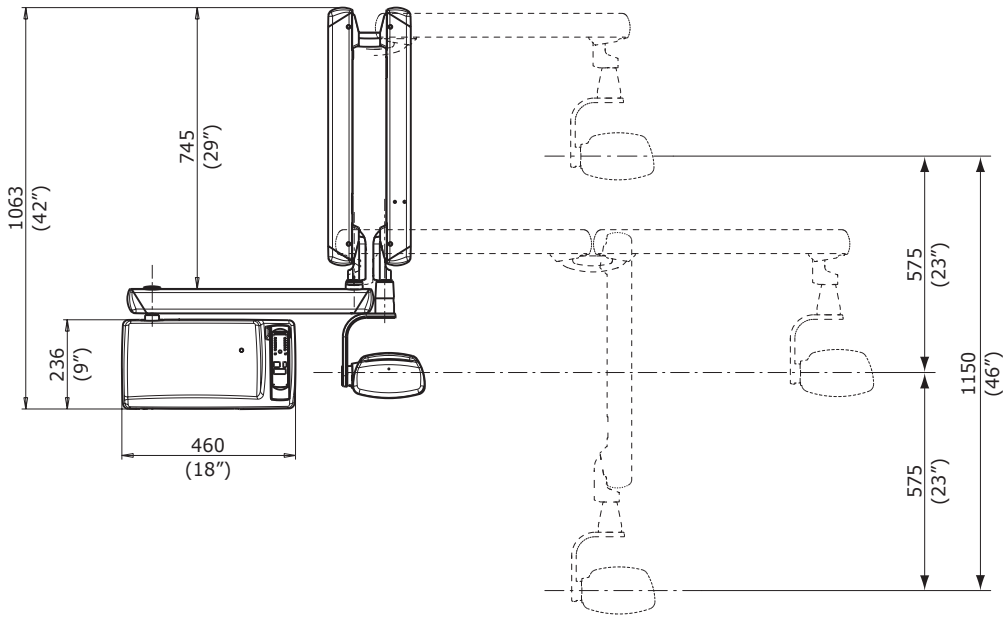

dimensions

installation options

standard wall-mount

remote control panel

fixed control panel with "double exposure button"

Planmecca Compact unit-mount

single stud mount