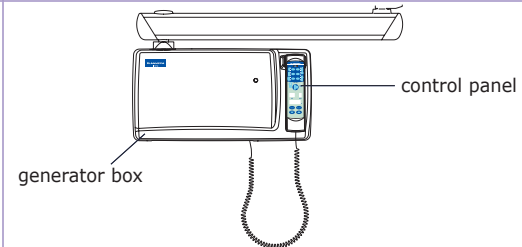

dimensions

installation options

standard wall-mount

remote control panel

fixed control panel with "double exposure button"

Planmecca Compact unit-mount

single stud mount