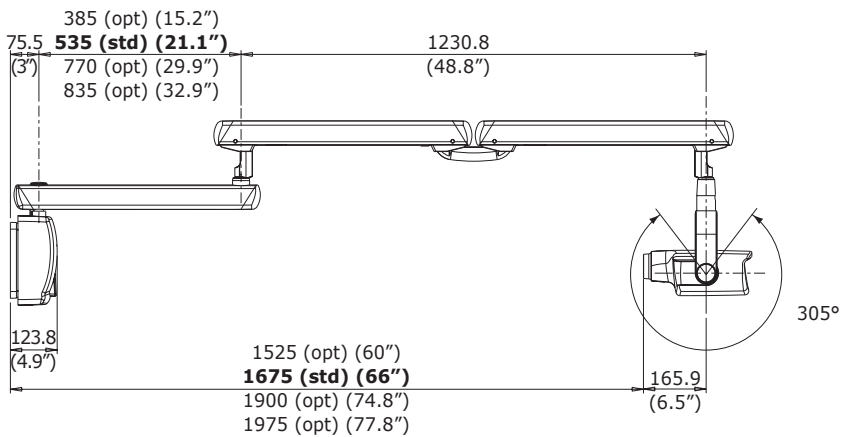

dimensions

installation options

standard wall-mount

remote control panel

fixed control panel with "double exposure button"

Planmecca Compact unit-mount

single stud mount