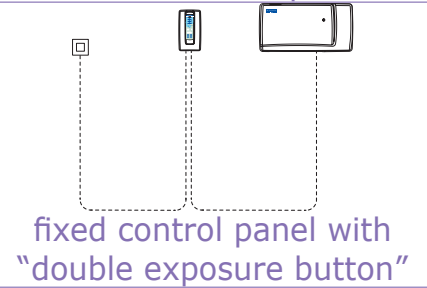

dimensions

installation options

standard wall-mount

remote control panel

fixed control panel with "double exposure button"

Planmecca Compact unit-mount

single stud mount