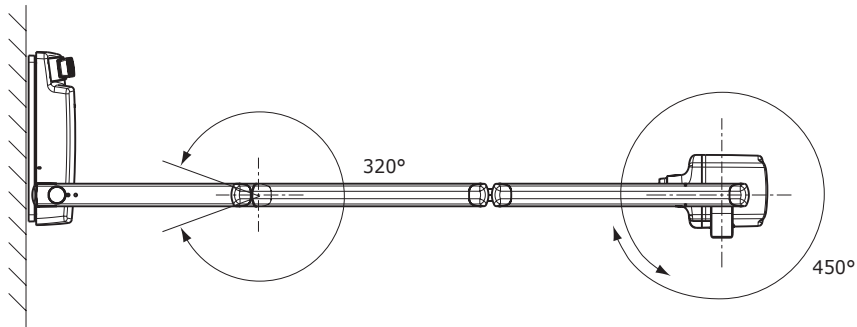

dimensions

installation options

standard wall-mount

remote control panel

fixed control panel with "double exposure button"

Planmecca Compact unit-mount

single stud mount