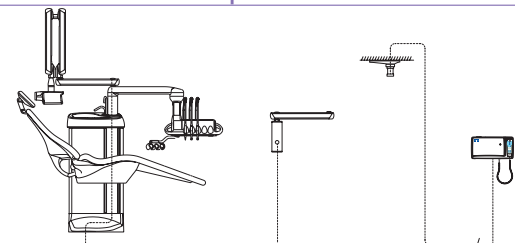

dimensions

installation options

standard wall-mount

remote control panel

fixed control panel with "double exposure button"

Planmecca Compact unit-mount

single stud mount