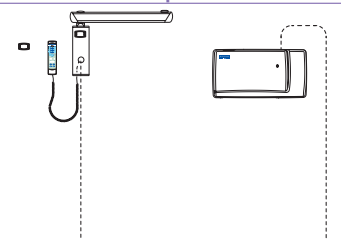

dimensions

installation options

standard wall-mount

remote control panel

fixed control panel with "double exposure button"

Planmecca Compact unit-mount

single stud mount