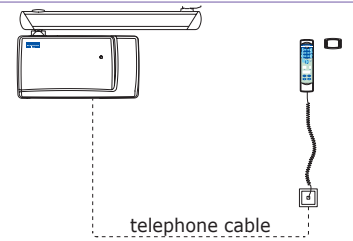

dimensions

installation options

standard wall-mount

remote control panel

fixed control panel with "double exposure button"

Planmecca Compact unit-mount

single stud mount